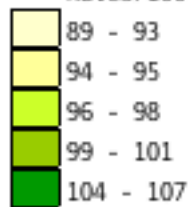

### Data Classes

Males/100 Females

### Features

Major Road

Street

Stream/Waterbody

Items in graytext  
are not visible  
at this zoom level